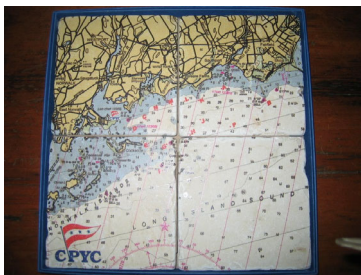

******* Official Cedar Point Yacht Club Gear *******

Cedar Point Logo Hats in Blue, Khaki & Red

Logo Polos in Red, White & Blue

Club Logo Ties

******* SPECIAL SPRING SALE *******

**Reduced Prices on all In-Stock Logo Fleeces
Only While Existing Supplies Last!**

**Now Available By Popular Demand! The Most Popular
2006 Racing Award! Set of Four Chart Coaster Tiles.**

Give as A Gift or Get a Set of for Yourself!